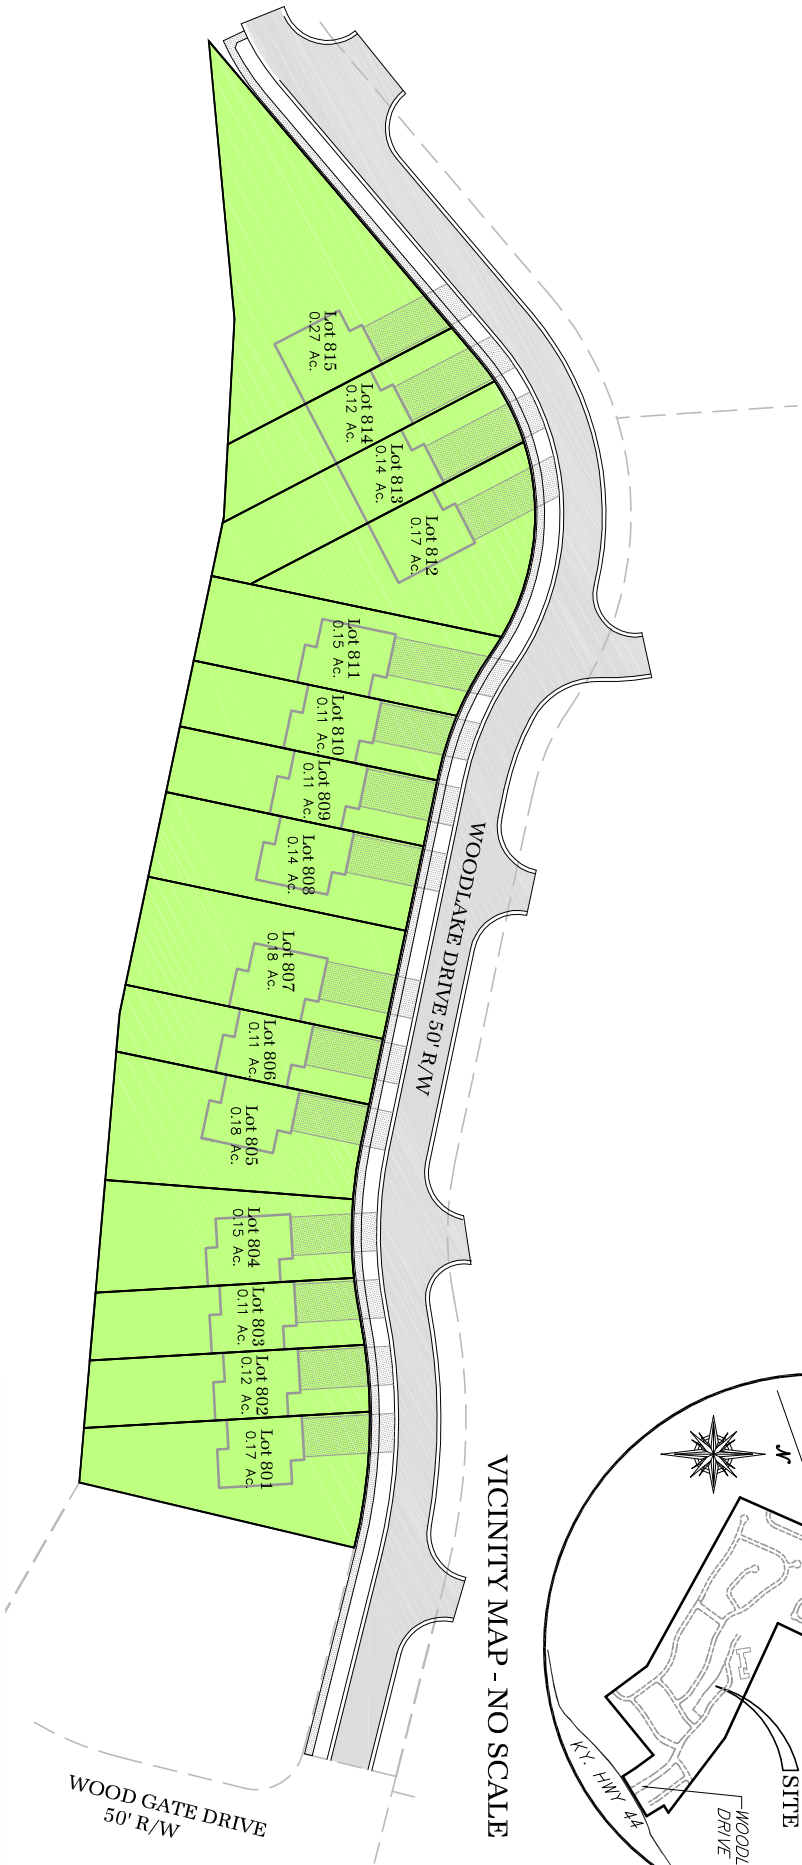

INDICATES SOLD LOTS

VICINITY MAP - NO SCALE

KDK Developments, LLC

Commercial & Residential Properties
P.O. Box 170
Mt. Washington, KY 40047
Phone 502-538-4085
Fax 502-538-4237
www.kdkdevelopments.com

Woodlake
Section 8