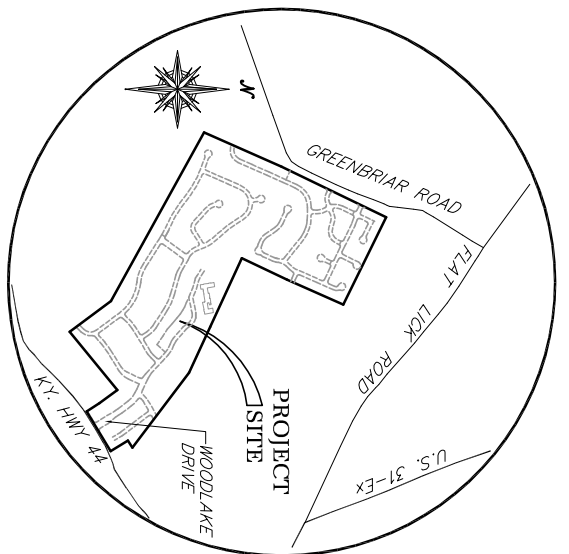

INDICATES SOLD LOTS

VICINITY MAP - NO SCALE

KDK Developments, LLC

Commercial & Residential Properties
P.O. Box 170
Mt. Washington, KY 40047
Phone 502-538-4085
Fax 502-538-4237
www.kdkdevelopments.com

Woodlake
Section 8